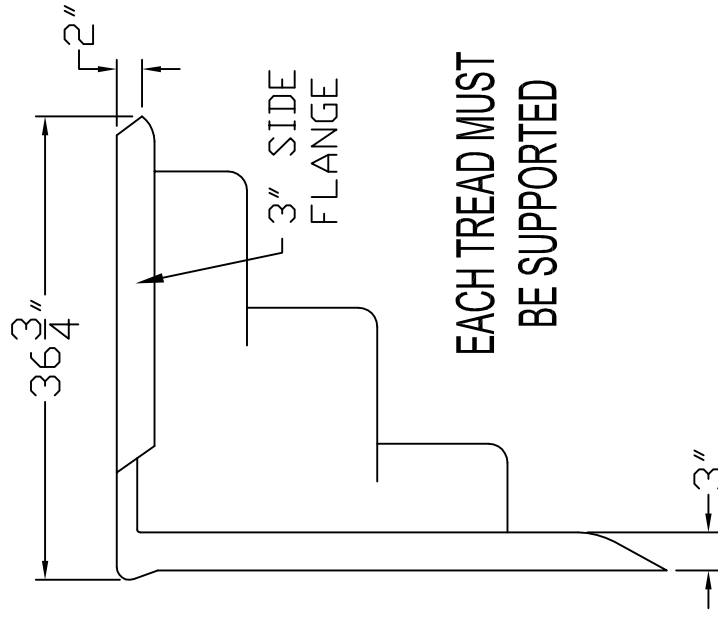

PART NUMBERS	DESCRIPTION
STP-CFG-IWS4	4FT STRAIGHT STEP WHITE
FOR 42" WALL POOL KITS TTL-6 package RECOMMENDED	

TRIAC Pool Products

LATHAM SPLASH CANADA INC.
430 Finley Avenue, Ajax, ONTARIO, CANADA L1S 2E3
fax: (905)683-0708 tel: (905)428-6990 email: custiserv@triac.com