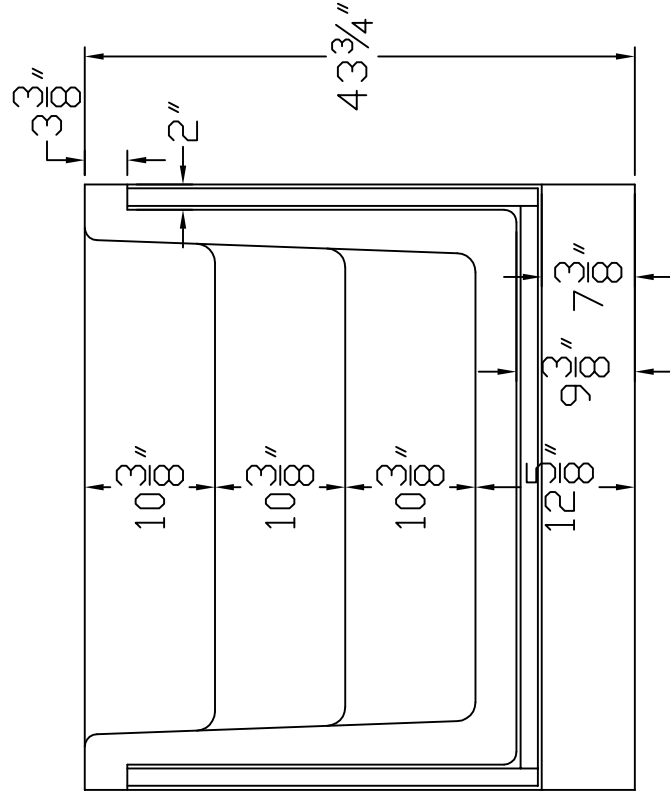

PART NUMBERS	DESCRIPTION
STP-CFG-IWS4	4FT STRAIGHT STEP WHITE
FOR 42" WALL POOL KITS TTL-6 package RECOMMENDED	

TRIAC Pool Products

LATHAM SPLASH CANADA INC.
430 Finley Avenue, Ajax, ONTARIO, CANADA L1S 2E3
fax: (905)683-0708 tel: (905)428-6990 email: custiserv@triac.com