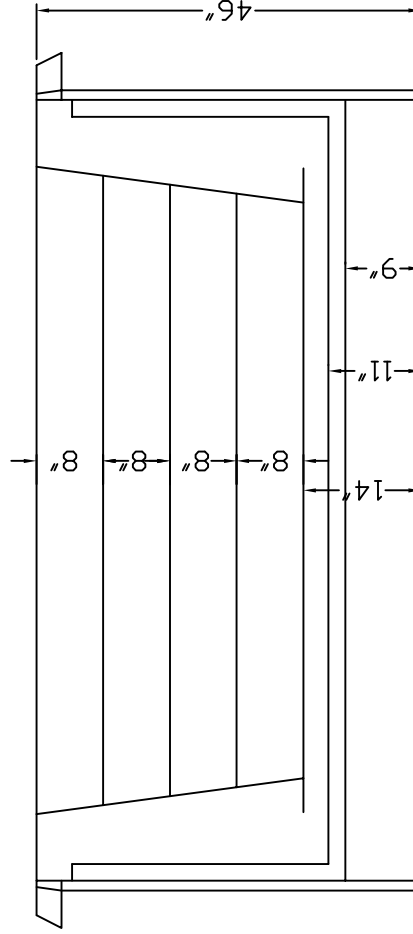

PART NUMBERS	DESCRIPTION
STP-CFG-IWS-8-9	8FT CURVED STEP WHITE
STP-CFG-IWS-8-9-GG	8FT CURVED STEP GREY GRANITE
STP-CFG-IWS-8-9-BG	8FT CURVED STEP BLUE GRANITE

FOR 42" WALL POOL KITS
TTL- 8 package RECOMMENDED