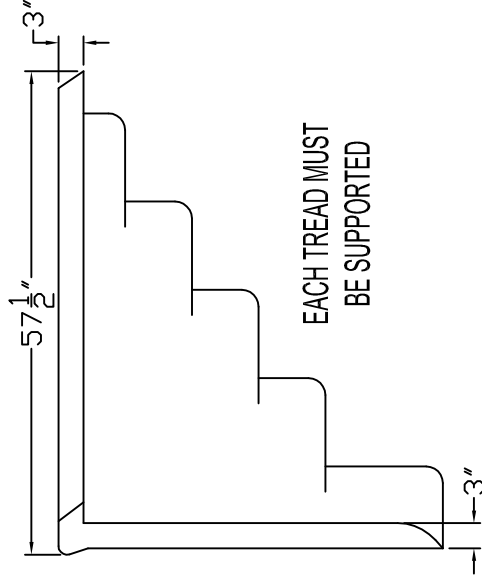

PART NUMBERS	DESCRIPTION
STP-CFG-IWS-8-9	8FT CURVED STEP WHITE
STP-CFG-IWS-8-9-GG	8FT CURVED STEP GREY GRANITE
STP-CFG-IWS-8-9-BG	8FT CURVED STEP BLUE GRANITE

FOR 42" WALL POOL KITS
TTL- 8 package RECOMMENDED

A HANDRAIL IS RECOMMENDED TO BE INSTALLED WITH EVERY STEP.

LATHAM SPLASH CANADA INC.
430 Finley Avenue, Ajax, ONTARIO, CANADA L1S 2E3
fax: (905) 683-0708 tel: (905) 428-6990 email: custiserv@triac.com