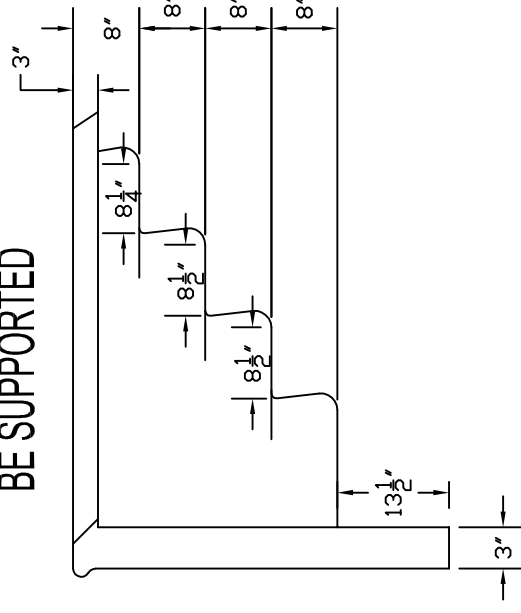

PART NUMBERS	DESCRIPTION
STP-CFG-WIS-8-SNS	8FT CURVED SIT N' STEP PLUMBED WHITE
STP-CFG-WIS-8-SNS-GG	8FT CURVED SIT N' STEP PLUMBED GREY GRANITE
STP-CFG-WIS-8-SNS-BG	8FT CURVED SIT N' STEP PLUMBED BLUE GRANITE
STP-CFG-WIS-8-SNS-CD	8FT CURVED SIT N' STEP PLUMBED CANTILEVER WHITE
STP-CFG-WIS-8-SNS-CD-GG	8FT CURVED SIT N' STEP PLUMBED CANTILEVER GREY GRANITE
STP-CFG-WIS-8-SNS-CD-BG	8FT CURVED SIT N' STEP PLUMBED CANTILEVER BLUE GRANITE
FOR 42" WALL POOL KIT TTL-6 package RECOMMENDED	

**EACH TREAD MUST  
BE SUPPORTED**

A HANDRAIL IS RECOMMENDED TO BE INSTALLED WITH EVERY STEP.

PAGE: 21

**LATHAM SPLASH CANADA INC.**  
430 Finley Avenue, Ajax, ONTARIO, CANADA L1S 2E3  
tel: (905)683-0708 email: custserv@triac.com