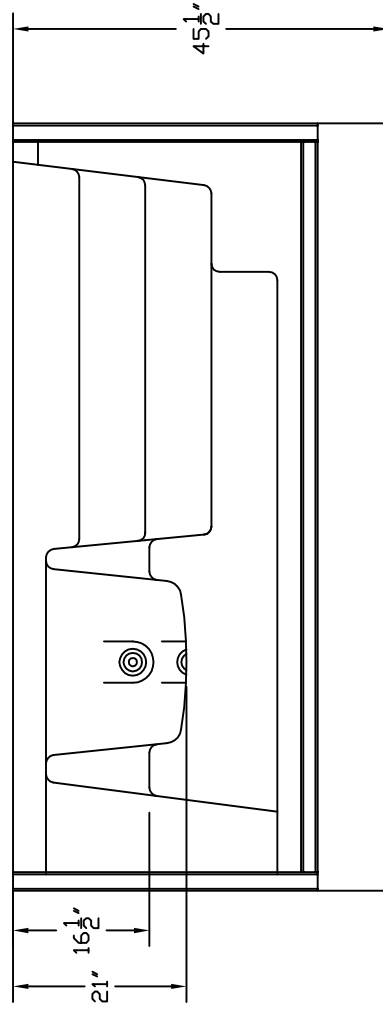

A HANDRAIL IS RECOMMENDED TO BE INSTALLED WITH EVERY STEP.

PAGE: 21