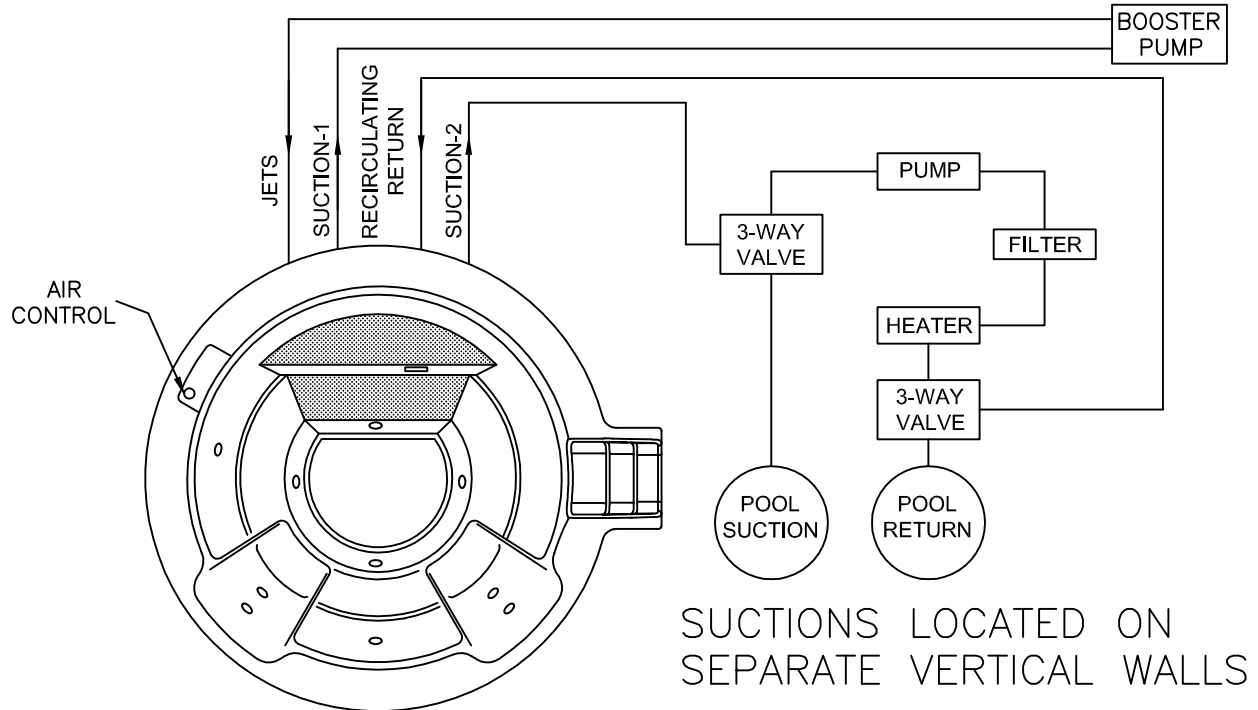

**SPA PLUMBING SCHEMATIC
SOS-1-EXSW**

SINGLE PUMP SYSTEM WITH 3-WAY VALVES

DUAL PUMP SYSTEM WITH 3-WAY VALVES

LATHAM SPLASH CANADA INC.
430 Finley Avenue, Ajax, ONTARIO, CANADA L1S 2E3
fax:(905)683-0708 tel:(905)428-6990 email: custserv@triac.com