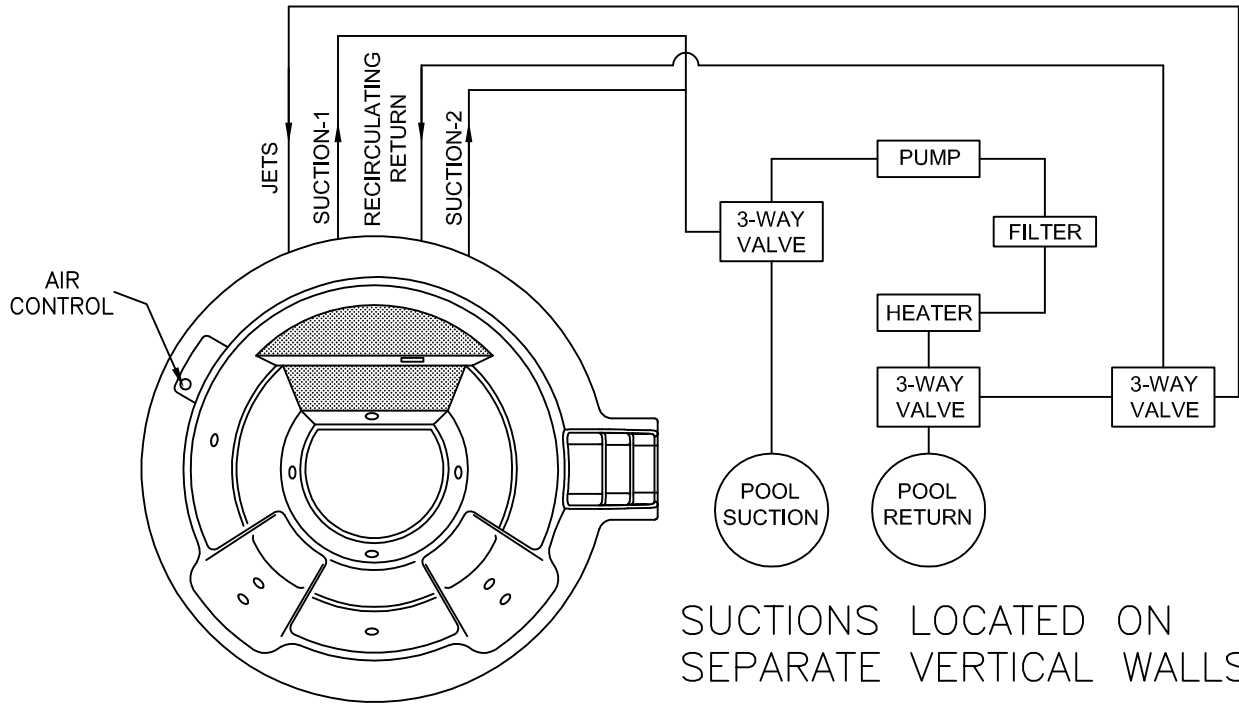

**SPA PLUMBING SCHEMATIC
SOS-1-EXSW**

SINGLE PUMP SYSTEM WITH 3-WAY VALVES

DUAL PUMP SYSTEM WITH 3-WAY VALVES

LATHAM SPLASH CANADA INC.
430 Finley Avenue, Ajax, ONTARIO, CANADA L1S 2E3
fax:(905)683-0708 tel:(905)428-6990 email: custserv@triac.com